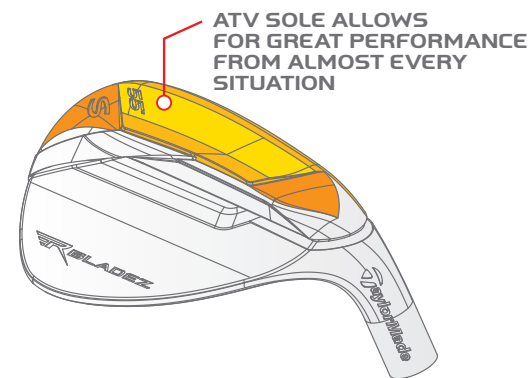

ROCKETBLADEZ™ WEDGE

“The combination of our striking new head shape and the versatility of our Tour-proven ATV sole makes our new RocketBladez wedge an absolute winner.”

BRIAN BAZZEL
SENIOR DIRECTOR
IRON, WEDGE AND PUTTER CREATION

COMPELLING NEW ROCKETBLADEZ SHAPE WITH ATV SOLE

- ▶ Tour-inspired shape, feel and performance.
- ▶ ATV (All-Terrain Versatility) sole helps you play every critical shot including sand explosion, thick rough, tight lie, flop shots, etc.
- ▶ The ATV bounce-angle changes according to how you position the head and face.
- ▶ New cavity design promotes phenomenally soft feel and sound.
- ▶ Equipped with heavier steel shafts to promote great rhythm, crisp contact and keen control.

ALL-TERRAIN VERSATILITY

SHAFT

ROCKETFUEL™ 85 STEEL - S, R
ROCKETFUEL™ 65 GRAPHITE - S, R, M

GRIP

RBLADEZ GRIP - 47.5g

CLUB	AW	SW	LW
LOFT	50°	55°	60°
LIE	64.0°	64.5°	64.5°
OFFSET	1.4mm	1.0mm	1.0mm
BOUNCE	ATV	ATV	ATV
LENGTH	35.5"	35.25"	35.0"
SWING WEIGHT	D3.5 D2.5	D4 D3	D4 D3