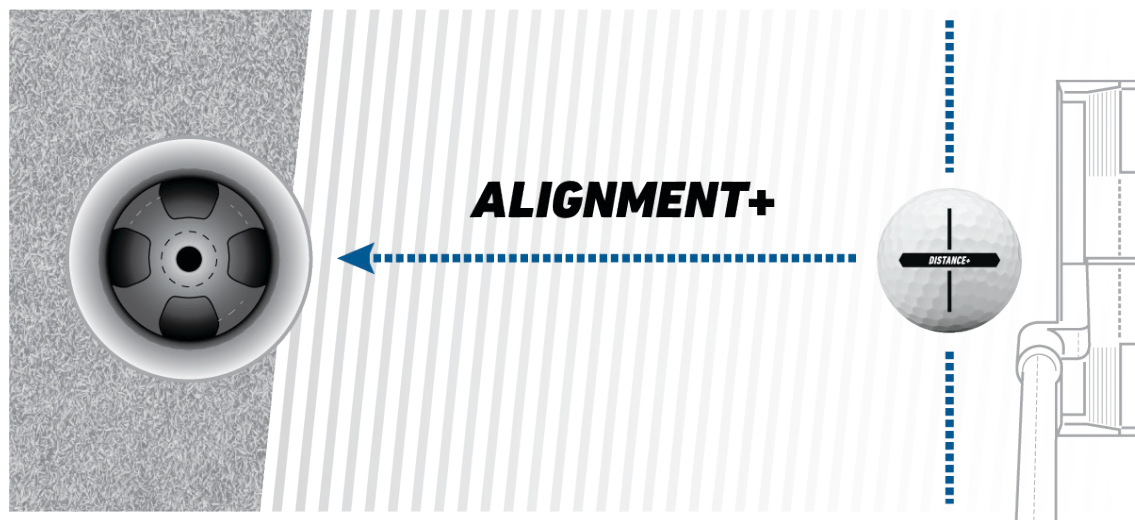

DISTANCE+

DESIGNED FOR SPEED

PLUS ALIGNMENT AID

NEW + ALIGNMENT STAMP PROVIDES IMMEDIATE FEEDBACK AND EASY ALIGNMENT

ADDITIONAL TECH

- REACT™ Speed Core
- 342 Aerodynamic Dimple Pattern

CONSTRUCTION	COMPRESSION	COVER MATERIAL	LAUNCH	DRIVER DISTANCE	WEDGE SPIN	FEEL
2 LAYERS	77	IONOMER	MID	MAX	MID/HIGH	SOFT